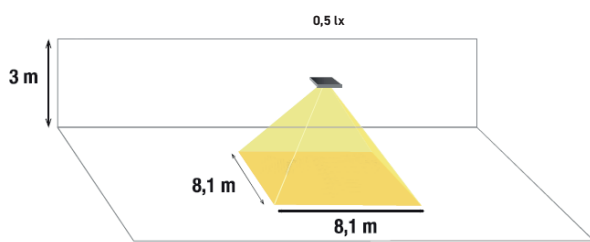

Legende:

10: Clip in V

20: Lay-in T24 flat
21: Lay-in T24 drop
22: Lay-in T15 drop

W: RAL 9016
Z: RAL 9006

DIM: dimbaar

Tekeningen

Emergency LED 1,5W

Emergency antipaniek