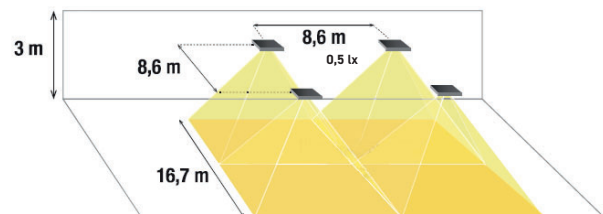

Legende:

10: Clip in V

20: Lay-in T24 flat
21: Lay-in T24 drop
22: Lay-in T15 drop

W: RAL 9016
Z: RAL 9006

DIM: dimbaar

Tekeningen

Emergency LED 1,5W

Emergency antipaniek