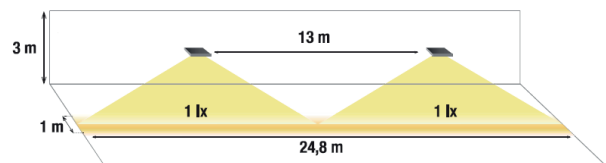

Emergency escape

Certifiering

EN 60598-1, EN 61347-2-7, EN 60598-2-22, EN 61347-2-13, EN 50172

Recht op wijziging!
Nardo bvba (Stoal) tracht haar producten steeds te verbeteren en houdt zich daarom het recht wijzigingen aan te brengen aan de producten en de specificaties zonder voorafgaande mededeling (25/06/2009).
Copyright © All rights reserved.