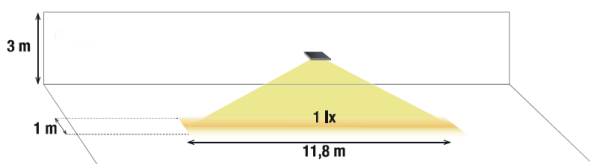

Emergency escape

Certifiering

EN 60598-1, EN 61347-2-7, EN 60598-2-22, EN 61347-2-13, EN 50172

Recht op wijziging!
Nardo bvba (Stoal) tracht haar producten steeds te verbeteren en houdt zich daarom het recht wijzigingen aan te brengen aan de producten en de specificaties zonder voorafgaande mededeling (25/06/2009).
Copyright © All rights reserved.