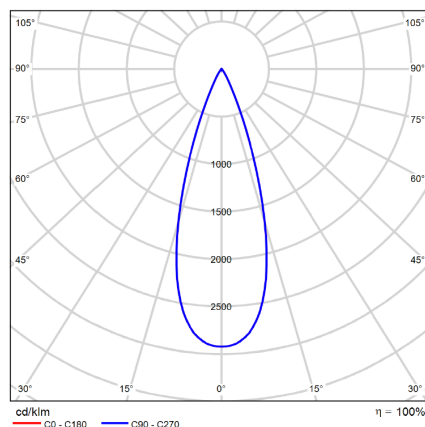

D-Tube fix

Clip-in / Lay-in

Description

Module tubulaire intégré dans un Stoal
Dalle métallique. Disponible de 1 à 2 modules par dalle.

Ce module est équipé d'un module LED de haute qualité.

Ce module convient pour l'éclairage au-dessus des armoires, couloirs, ...

Spécifications

DALLE

Inclus	Dalle Clip-in ou Lay-in
Couleur	RAL 9016/ RAL9006 ou couleur selon choix
Perforation	Non-perfo Perforation selon choix incl. feutre acoustique

LED

P(W)	14W
V output	220 -230Vac
Lm/W	64lm/W
Kelvin	2700K & 3000K
SDCM	3 (Standard Deviate Colour Matching)

UGR	<19
Faisceau de	35°
IP	20
Dimensions	H: 90mm Dia. 52mm
Couleur	noir/blanc

Driver

220-240V

Driver externe
Overload et protection chaleur
Peut être modifié en éclairage de secours
Précâblé avec fiche GST-3
En option: DALI - Touch DIM - 10-10V

Set de câbles GST-3 (ou GST-5 en cas de dimmable) et fiche T pour une connection rapide et facile entre les armatures. Câbles fabriqués sans component halogène.