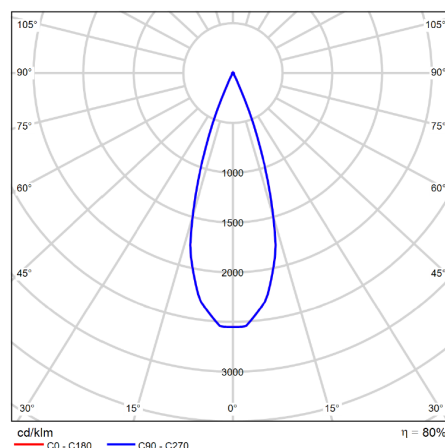

Stoal Tube fixe - 4,2W

Clip-in V / Lay-in

Description

Module tubulaire intégré dans une dalle Stoal.
Disponible de 1 à 3 modules dans une dalle.
Chaque module est réglable en 3 hauteurs.

Cette module est fournie d'un led de haute qualité.

Cette module est appropriée comme lumière d'accent dans des couloirs et au-dessus des armoires.

Spécifications

DALLE

Inclus	Dalle Clip-in ou Lay-in
Couleur	RAL 9016/ RAL9006 ou couleur selon choix
Perforation	Non-perfo
	Perforation selon choix incl. feutre acoustique

LED

P(W)	4,2W
V output	220-240V
Lm/W	143m/W
Kelvin	3000K
SDCM	3 (Standard Deviate Colour Matching)
UGR	<19
Angle lumière	45°
IP	20
Lentille	80% transmission
Dimensions	H: 112mm Dia.30mm
Couleur	noire / blanc

Driver

220-240V

Driver externe
Overload et protection chaleur
Peut être modifié en éclairage de secours
Précâblé avec fiche GST-3
En option: DALI - Touch DIM - 10-10V

Set de câbles GST-3 (ou GST-5 en cas de dimmable) et fiche T pour une connection rapide et facile entre les armatures. Câbles fabriqués sans component halogène.